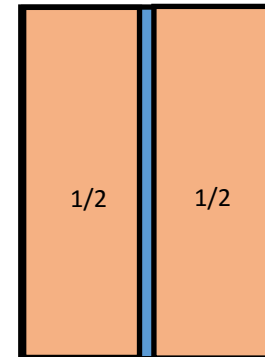

Kiawah-Seabrook Exchange Club

Ad Specifications

Ad Dimensions

1/4 Horizontal	
1/4 Border = 5 x 1.875	Bleed = 6 x 2.25
1/4 Vertical	
1/4 Border = 2.375 x 3.875	Bleed = 3 x 4.5
1/3 Horizontal	
1/3 Border = 5 x 2.375	Bleed = 6 x 3
1/3 Vertical	
1/3 Border = 1.66 x 8	Bleed = 2 x 9
1/2 Horizontal	
1/2 Border = 5 x 3.875	Bleed = 6 x 4.5
1/2 Vertical	
1/2 Border = 2.375 x 8	Bleed = 3 x 9
Full Border = 5 x 8	Bleed = 6 x 9

File Formats - .JPG or .PDF

Actual page size 6" x 9"
Bleed Dimensions add 1/4" for over hang