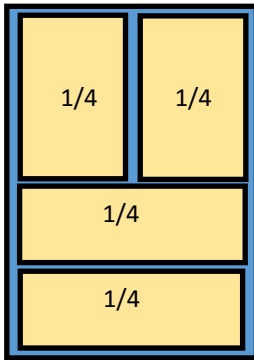

Kiawah-Seabrook Exchange Club

Ad Specifications

Ad Dimensions

1/4 Horizontal	
1/4 Border = 5 x 1.875	Bleed = 6 x 2.25
1/4 Vertical	
1/4 Border = 2.375 x 3.875	Bleed = 3 x 4.5
1/3 Horizontal	
1/3 Border = 5 x 2.375	Bleed = 6 x 3
1/3 Vertical	
1/3 Border = 1.66 x 8	Bleed = 2 x 9
1/2 Horizontal	
1/2 Border = 5 x 3.875	Bleed = 6 x 4.5
1/2 Vertical	
1/2 Border = 2.375 x 8	Bleed = 3 x 9
Full Border = 5 x 8	Bleed = 6 x 9

File Formats - .JPG or .PDF

Actual page size 6" x 9"
Bleed Dimensions add 1/4" for over hang