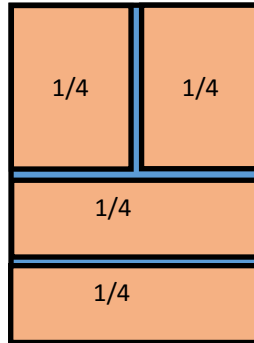

Kiawah-Seabrook Exchange Club

Ad Specifications

Ad Dimensions

1/4 Horizontal	
1/4 Border = 5 x 1.875	Bleed = 6 x 2.25
1/4 Vertical	
1/4 Border = 2.375 x 3.875	Bleed = 3 x 4.5
1/3 Horizontal	
1/3 Border = 5 x 2.375	Bleed = 6 x 3
1/3 Vertical	
1/3 Border = 1.66 x 8	Bleed = 2 x 9
1/2 Horizontal	
1/2 Border = 5 x 3.875	Bleed = 6 x 4.5
1/2 Vertical	
1/2 Border = 2.375 x 8	Bleed = 3 x 9
Full Border = 5 x 8	Bleed = 6 x 9

File Formats - .JPG or .PDF

Actual page size 6" x 9"
Bleed Dimensions add 1/4" for over hang