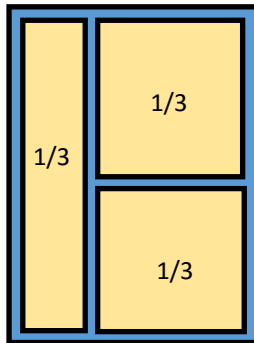

Kiawah-Seabrook Exchange Club

Ad Specifications

Ad Dimensions

1/4 Horizontal	
1/4 Border = 5 x 1.875	Bleed = 6 x 2.25
1/4 Vertical	
1/4 Border = 2.375 x 3.875	Bleed = 3 x 4.5
1/3 Horizontal	
1/3 Border = 5 x 2.375	Bleed = 6 x 3
1/3 Vertical	
1/3 Border = 1.66 x 8	Bleed = 2 x 9
1/2 Horizontal	
1/2 Border = 5 x 3.875	Bleed = 6 x 4.5
1/2 Vertical	
1/2 Border = 2.375 x 8	Bleed = 3 x 9
Full Border = 5 x 8	Bleed = 6 x 9

File Formats - .JPG or .PDF

Actual page size 6" x 9"
Bleed Dimensions add 1/4" for over hang