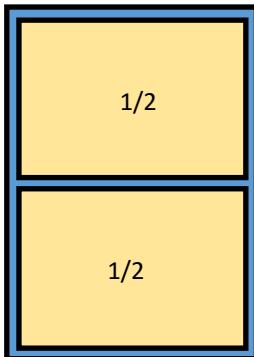

Kiawah-Seabrook Exchange Club

Ad Specifications

Ad Dimensions

1/4 Horizontal	
1/4 Border = 5 x 1.875	Bleed = 6 x 2.25
1/4 Vertical	
1/4 Border = 2.375 x 3.875	Bleed = 3 x 4.5
1/3 Horizontal	
1/3 Border = 5 x 2.375	Bleed = 6 x 3
1/3 Vertical	
1/3 Border = 1.66 x 8	Bleed = 2 x 9
1/2 Horizontal	
1/2 Border = 5 x 3.875	Bleed = 6 x 4.5
1/2 Vertical	
1/2 Border = 2.375 x 8	Bleed = 3 x 9
Full Border = 5 x 8	Bleed = 6 x 9

File Formats - .JPG or .PDF

Actual page size 6" x 9"
Bleed Dimensions add 1/4" for over hang