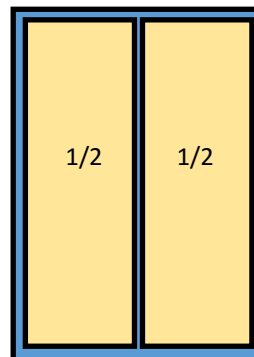

Kiawah-Seabrook Exchange Club

Ad Specifications

Ad Dimensions

1/4 Horizontal	
1/4 Border = 5 x 1.875	Bleed = 6 x 2.25
1/4 Vertical	
1/4 Border = 2.375 x 3.875	Bleed = 3 x 4.5
1/3 Horizontal	
1/3 Border = 5 x 2.375	Bleed = 6 x 3
1/3 Vertical	
1/3 Border = 1.66 x 8	Bleed = 2 x 9
1/2 Horizontal	
1/2 Border = 5 x 3.875	Bleed = 6 x 4.5
1/2 Vertical	
1/2 Border = 2.375 x 8	Bleed = 3 x 9
Full Border = 5 x 8	Bleed = 6 x 9

File Formats - .JPG or .PDF

Actual page size 6" x 9"
Bleed Dimensions add 1/4" for over hang