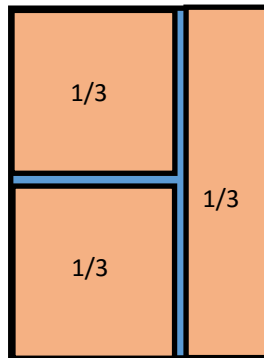

Kiawah-Seabrook Exchange Club

Ad Specifications

Ad Dimensions

1/4 Horizontal	
1/4 Border = 5 x 1.875	Bleed = 6 x 2.25
1/4 Vertical	
1/4 Border = 2.375 x 3.875	Bleed = 3 x 4.5
1/3 Horizontal	
1/3 Border = 5 x 2.375	Bleed = 6 x 3
1/3 Vertical	
1/3 Border = 1.66 x 8	Bleed = 2 x 9
1/2 Horizontal	
1/2 Border = 5 x 3.875	Bleed = 6 x 4.5
1/2 Vertical	
1/2 Border = 2.375 x 8	Bleed = 3 x 9
Full Border = 5 x 8	Bleed = 6 x 9

File Formats - .JPG or .PDF

Actual page size 6" x 9"
Bleed Dimensions add 1/4" for over hang